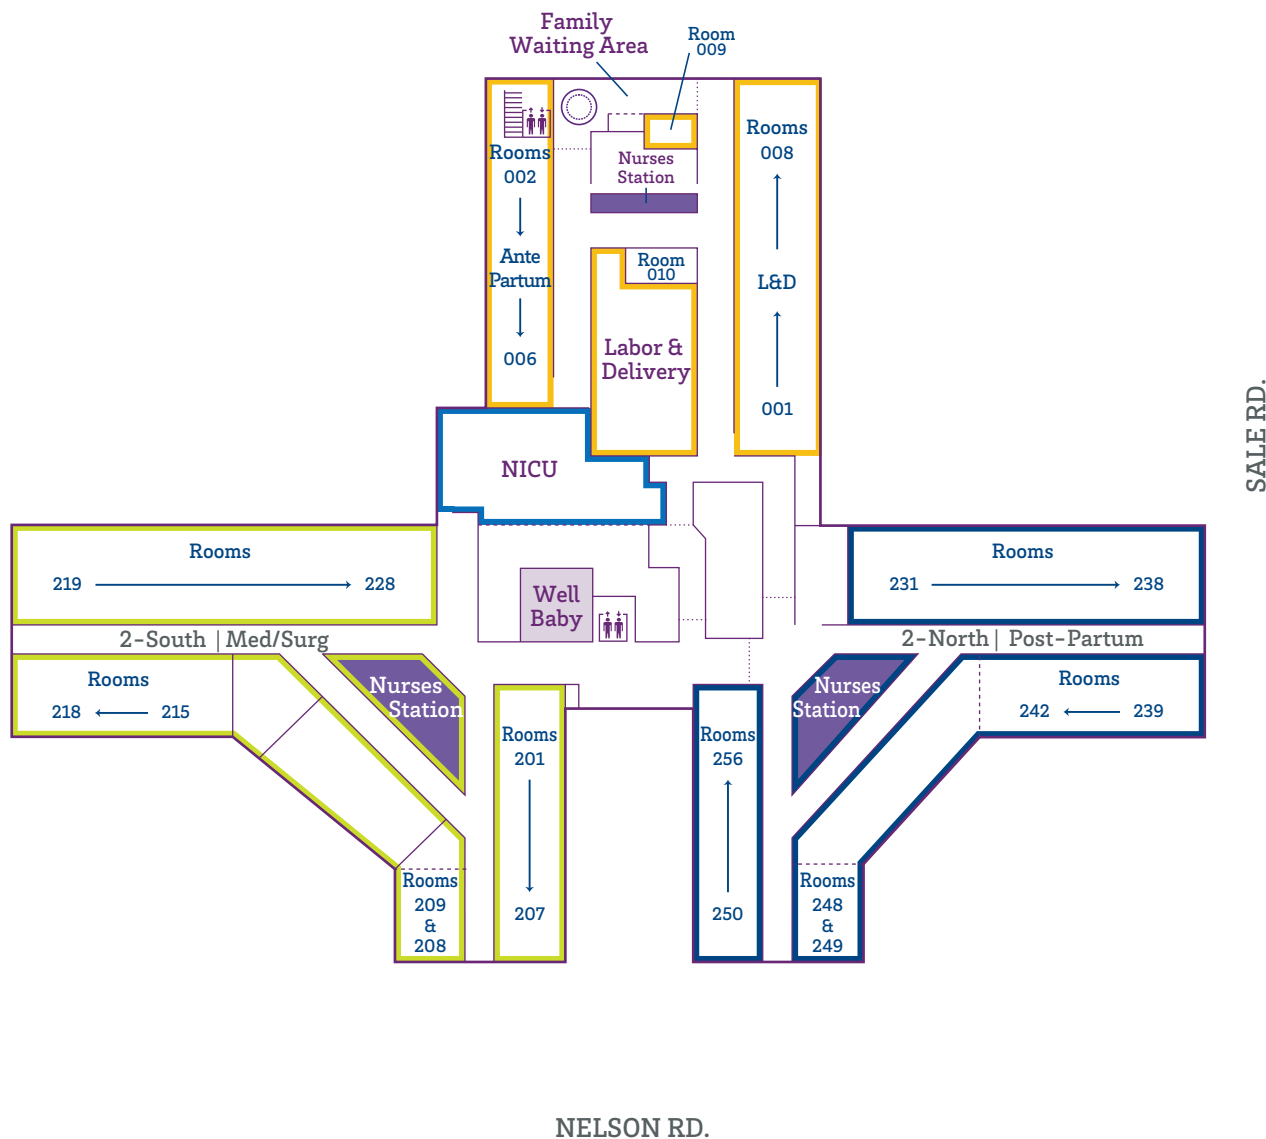

First Floor

Service Locations		Legend	
Emergency Room	FLOOR 1		Restrooms
Infusion Center	FLOOR 1		Elevators
Lab	FLOOR 1		Parking
Pharmacy	FLOOR 1		Vending
Radiology	FLOOR 1		
Respiratory Therapy	FLOOR 1		
Surgery	FLOOR 1		

First Floor	
Administration Offices	Mammo
Boardroom	Materials Mgmt.
Café	Medical Records
Chapel	Pharmacy
Classroom	Plant Ops
Day Surgery Waiting	Pre-Op
Emergency Room	Public Restrooms
Environmental Services	Respiratory Therapy
Foundation	Spiritual Care
Gift Shop	Surgery
Infusion Center	Workplace Wellness
Laboratory	X-Ray
Lobby	

Second Floor

Service Locations		Legend	
Labor & Delivery	FLOOR 2		Restrooms
NICU	FLOOR 2		Elevators
2-South Med./Surg.	FLOOR 2		Parking
2-North Post Partum	FLOOR 2		Vending

Second Floor

2-South | Med./Surg.
2-North | Post Partum
Labor & Delivery
NICU
Well Baby