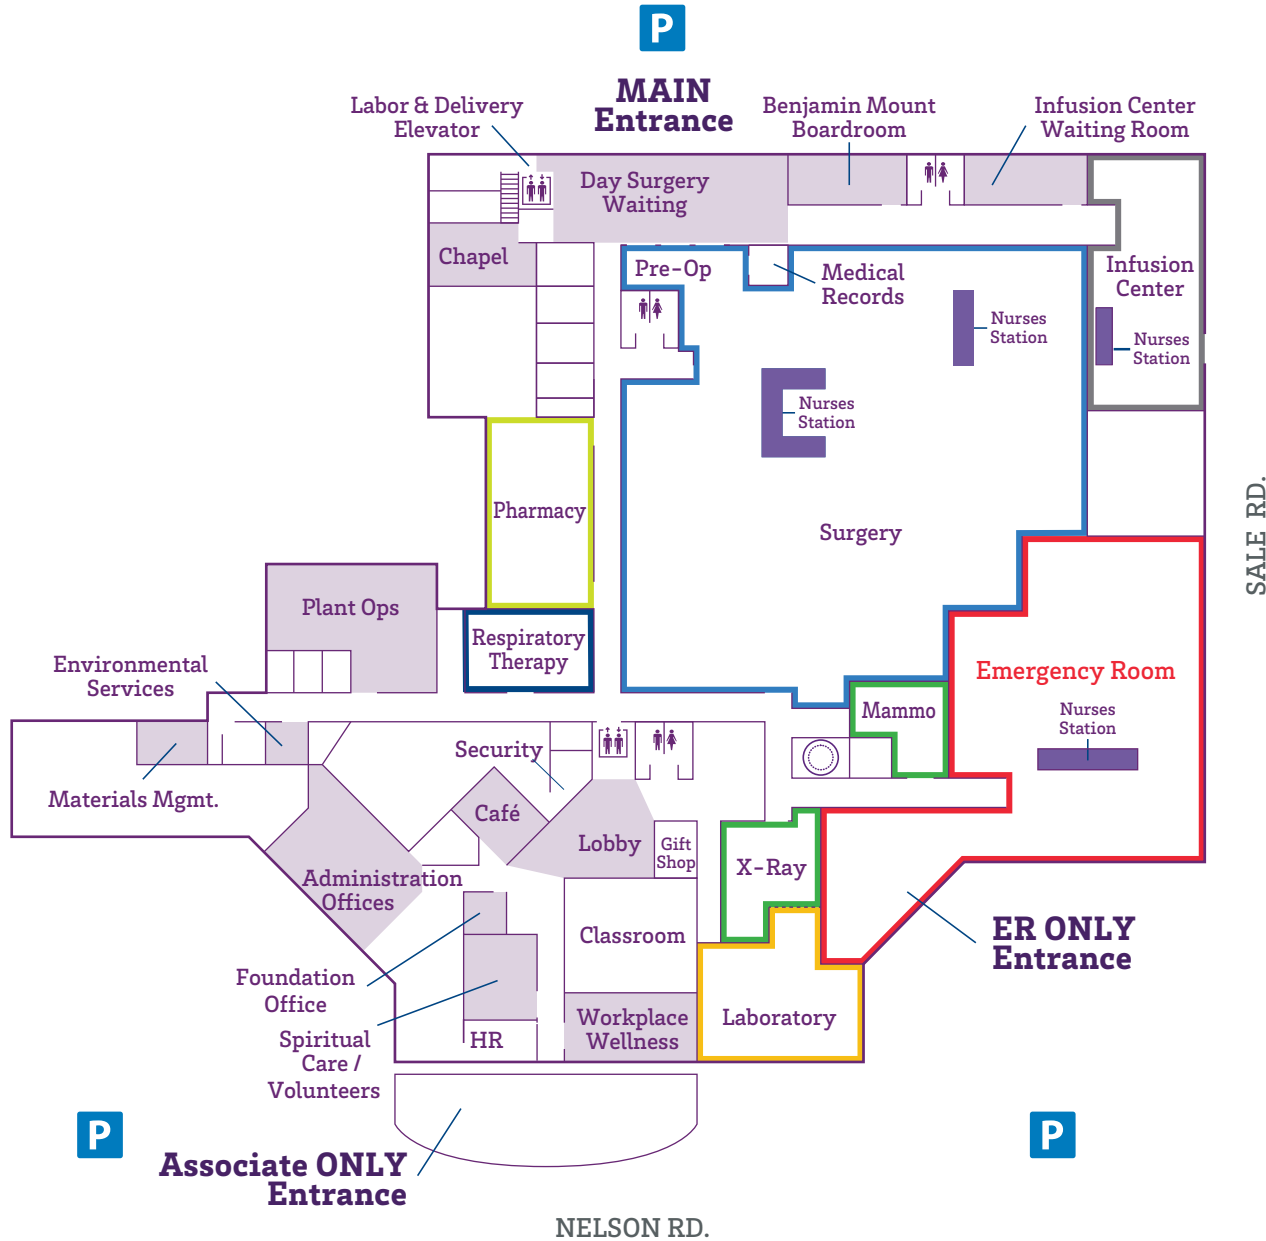

First Floor

Service Locations		Legend	
Emergency Room	FLOOR 1		Restrooms
Infusion Center	FLOOR 1		Elevators
Lab	FLOOR 1		Parking
Pharmacy	FLOOR 1		Vending
Radiology	FLOOR 1		
Respiratory Therapy	FLOOR 1		
Surgery	FLOOR 1		

First Floor	
Administration Offices	Mammo
Boardroom	Materials Mgmt.
Café	Medical Records
Chapel	Pharmacy
Classroom	Plant Ops
Day Surgery Waiting	Pre-Op
Emergency Room	Public Restrooms
Environmental Services	Respiratory Therapy
Foundation	Spiritual Care
Gift Shop	Surgery
Infusion Center	Workplace Wellness
Laboratory	X-Ray
Lobby	

Second Floor

Service Locations		Legend	
Labor & Delivery	FLOOR 2		Restrooms
NICU	FLOOR 2		Elevators
2-South Med./Surg.	FLOOR 2		Parking
2-North Post Partum	FLOOR 2		Vending

Second Floor

2-South | Med./Surg.
2-North | Post Partum
Labor & Delivery
NICU
Well Baby