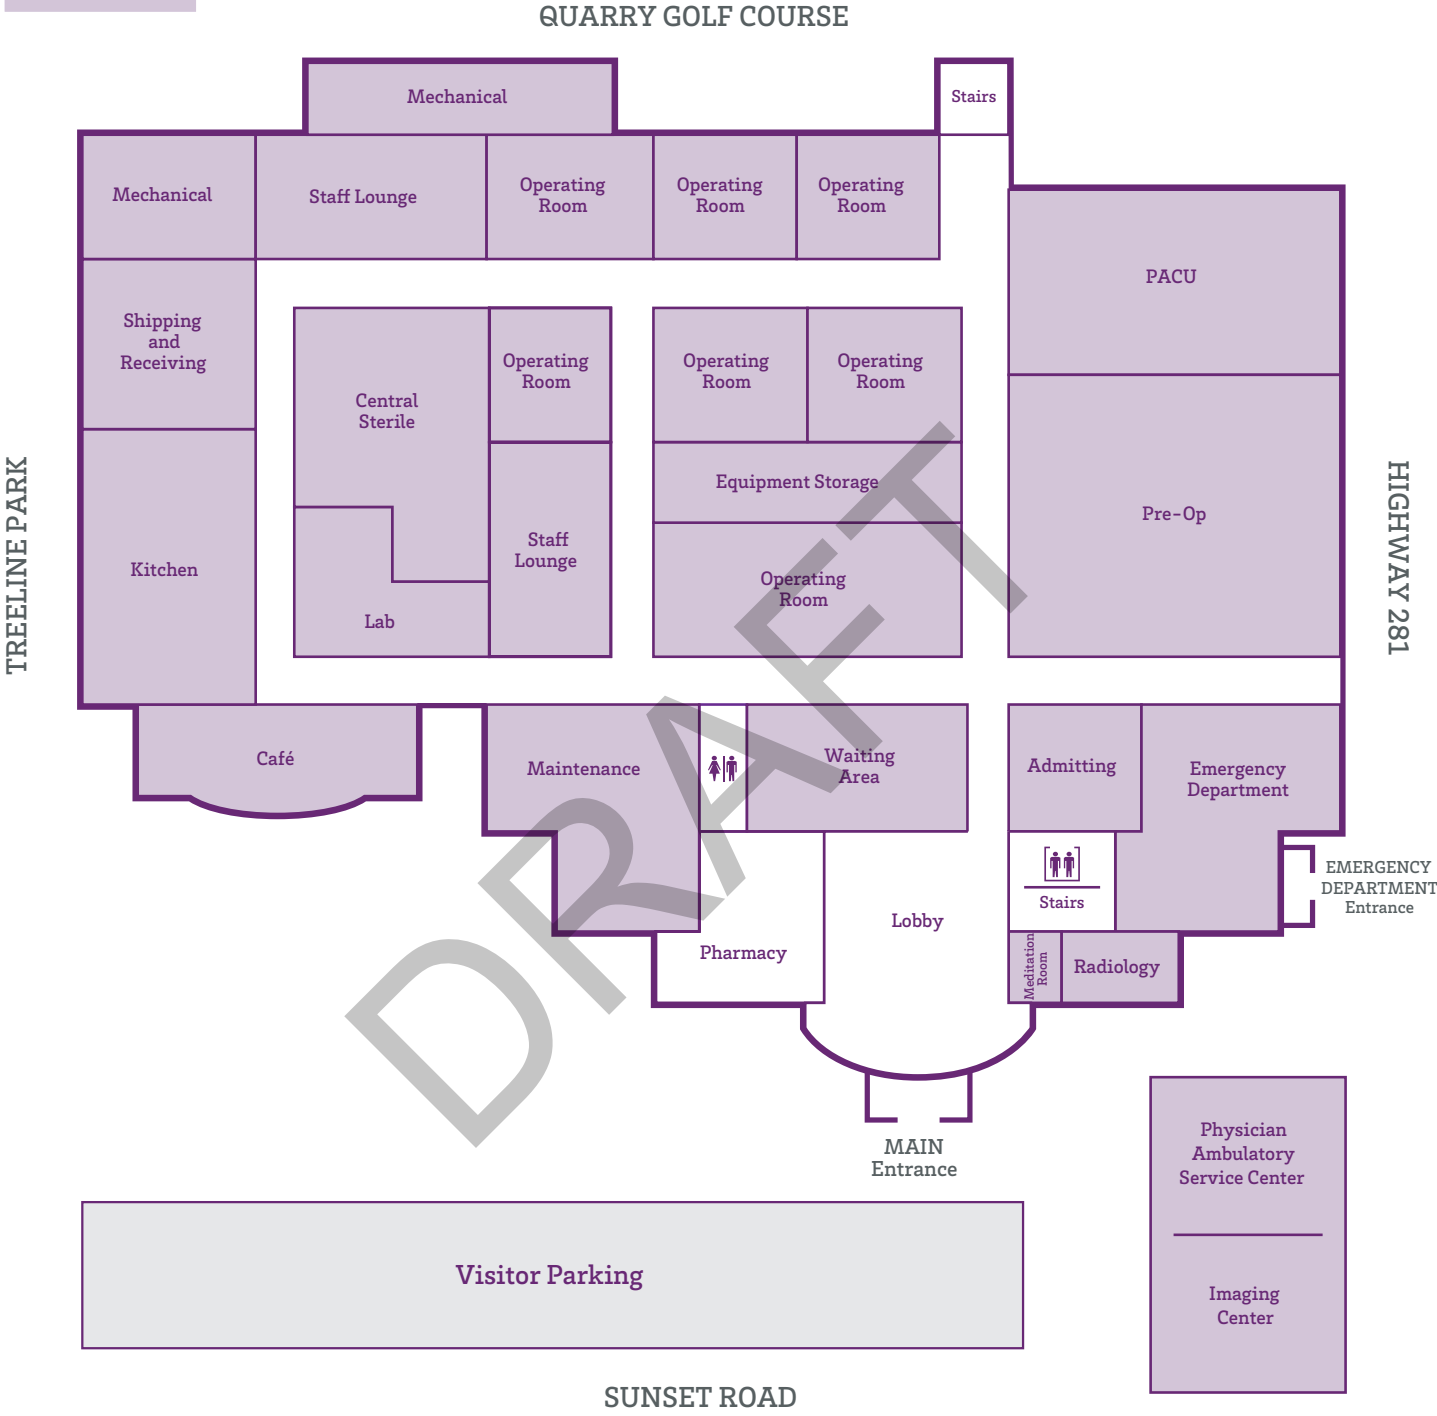

LEGEND

 Restrooms

 Elevators

Second Floor	Third Floor
Administration	Med/Surg Unit
Med/Surg Unit	CT

PhysicianFinder: 877.250.DOCS | ChristusSantaRosa.org/AlamoHeights

Our Mission: To extend the healing ministry of Jesus Christ.