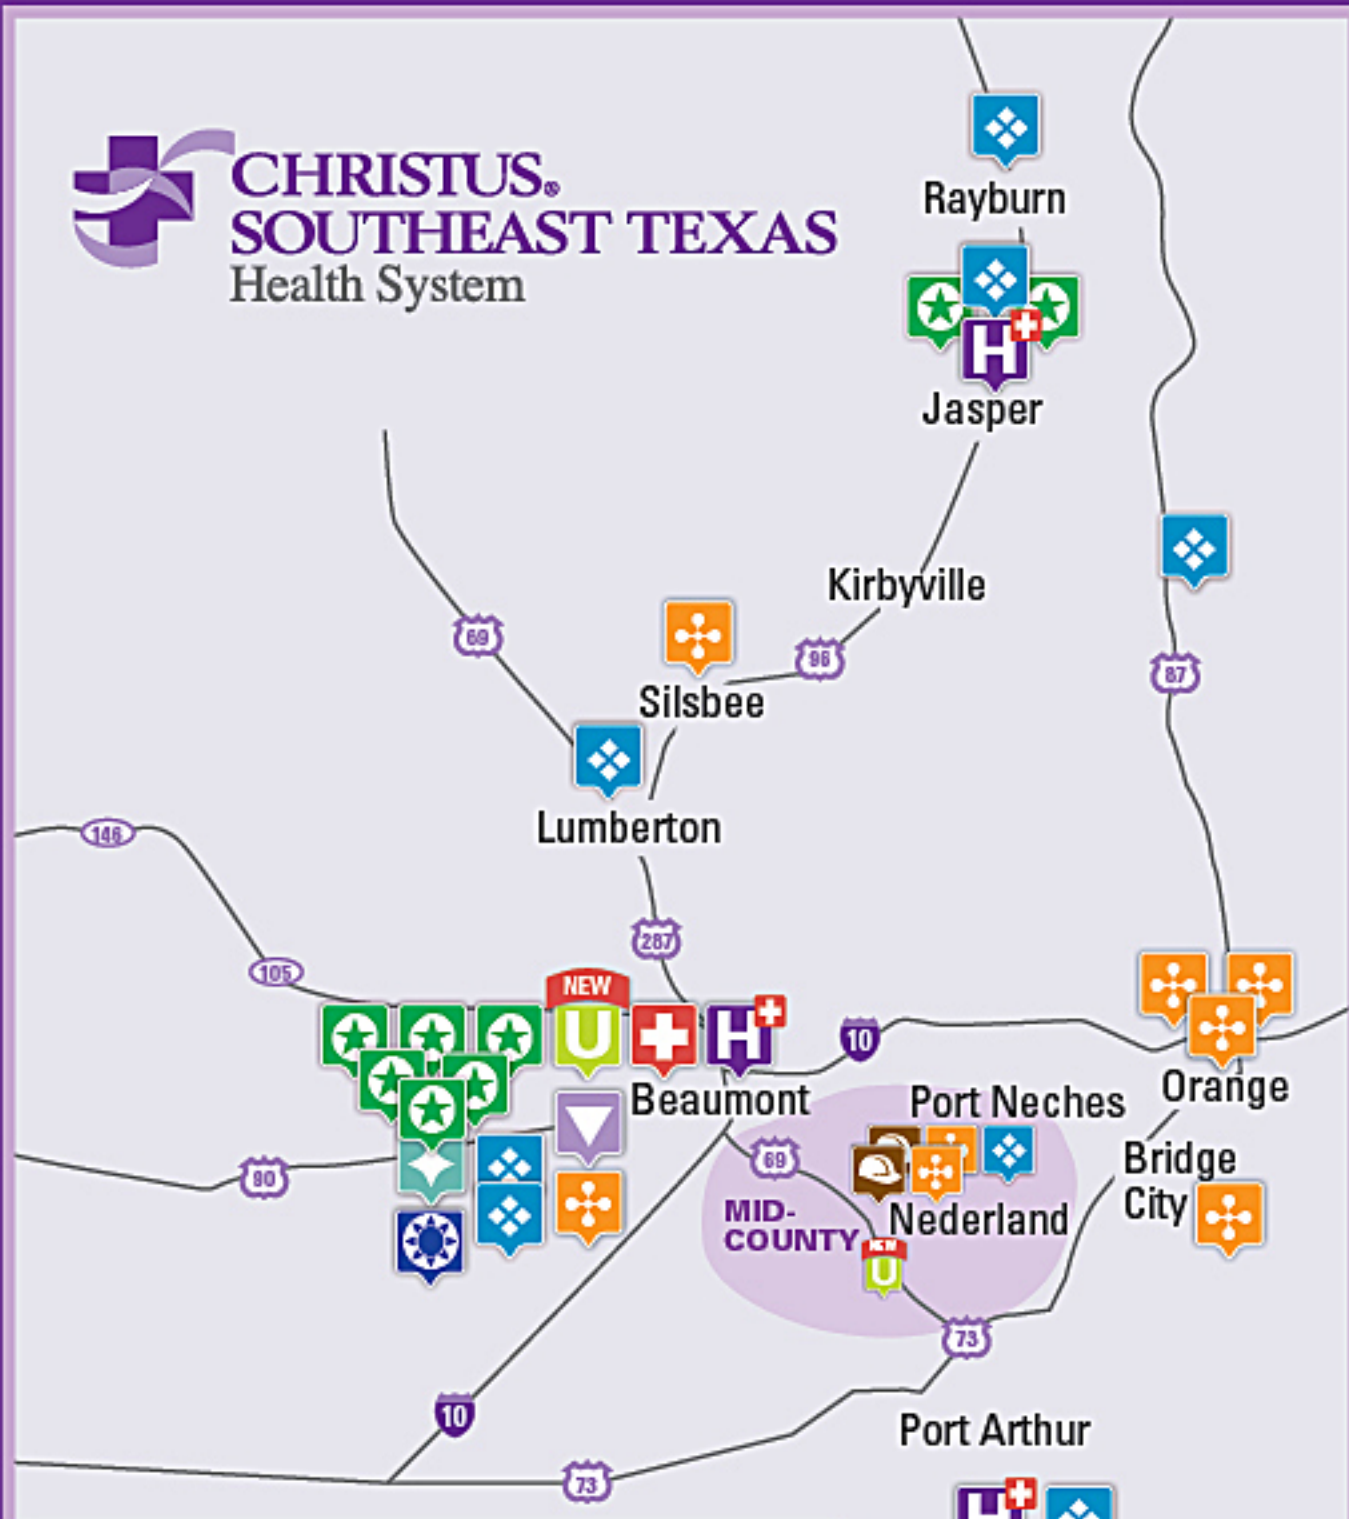

WE'RE TRANSFORMING HEALTHCARE IN SOUTHEAST TEXAS.

LOCATIONS

- | | | |
|--------------------|-------------------------------|--------------------|
| Hospital | Outpatient Specialty Center | Wellness Center |
| Specialty Hospital | Primary Care Clinic | Urgent Care |
| Emergency Care | Long Term Acute Care Hospital | Under Construction |
| | Future Location | |